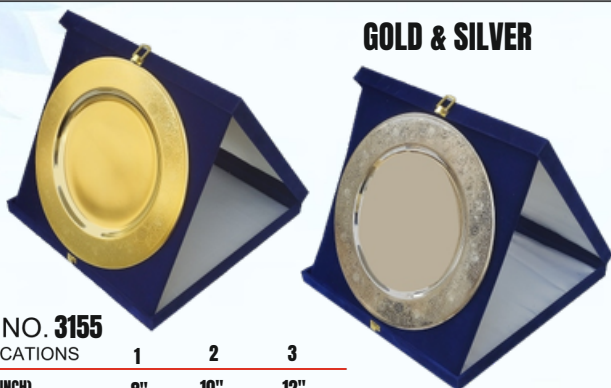

ITEM NO. 3152 (12MM)

SPECIFICATIONS	1	2	3
APPROX. HEIGHT (INCH)	11"	12"	13"
PRICE IN INR	507/-	592/-	677/-

GOLD & SILVER

ITEM NO. 3155

SPECIFICATIONS	1	2	3
PLATE SIZE (INCH)	8"	10"	12"
PRICE IN INR	761/-	1015/-	1269/-

ITEM NO. 3161 (10MM)

SPECIFICATIONS	1
APPROX. HEIGHT (INCH)	11"
PRICE IN INR	507/-